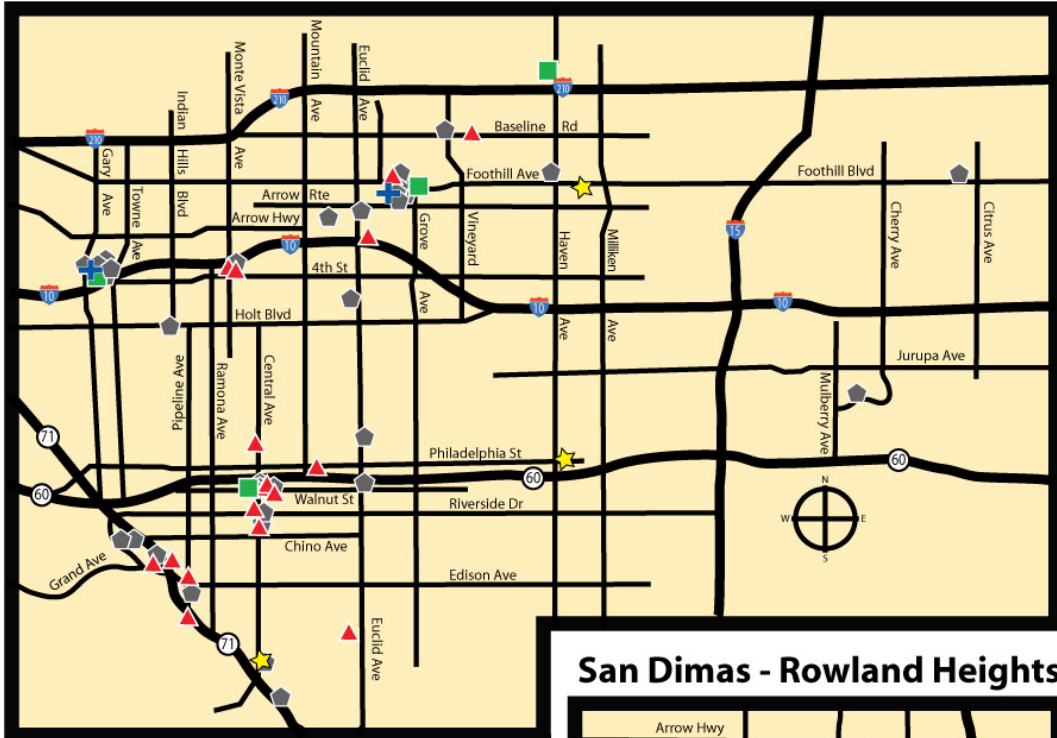

## Chino- Ontario - Rancho Cucamonga - Fontana

## San Dimas - Rowland Heights

**PRIME Care**  
Chino

|   |   |
|---|---|
|  DOCTOR      |  2-4 DOCTORS |
|  5-6 DOCTORS |  URGENT CARE |
|  LAB         |  HOSPITAL    |